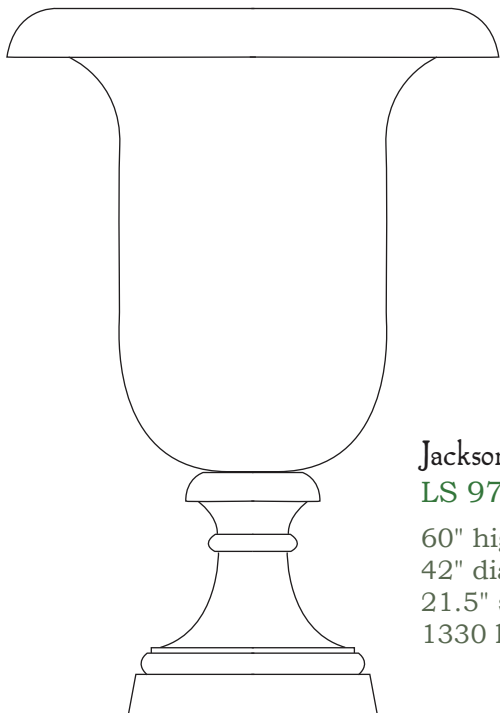

LONGSHADOW[®]

Dry Cast Limestone

JACKSON 60 PLANTER

Jackson 60 Planter
LS 9784

60" high
42" diameter
21.5" square base
1330 lb.

Classic Garden Ornaments, Ltd.[®]

Pomona, Illinois 62975

Phone: 618 893 4831 ✉ www.longshadow.com